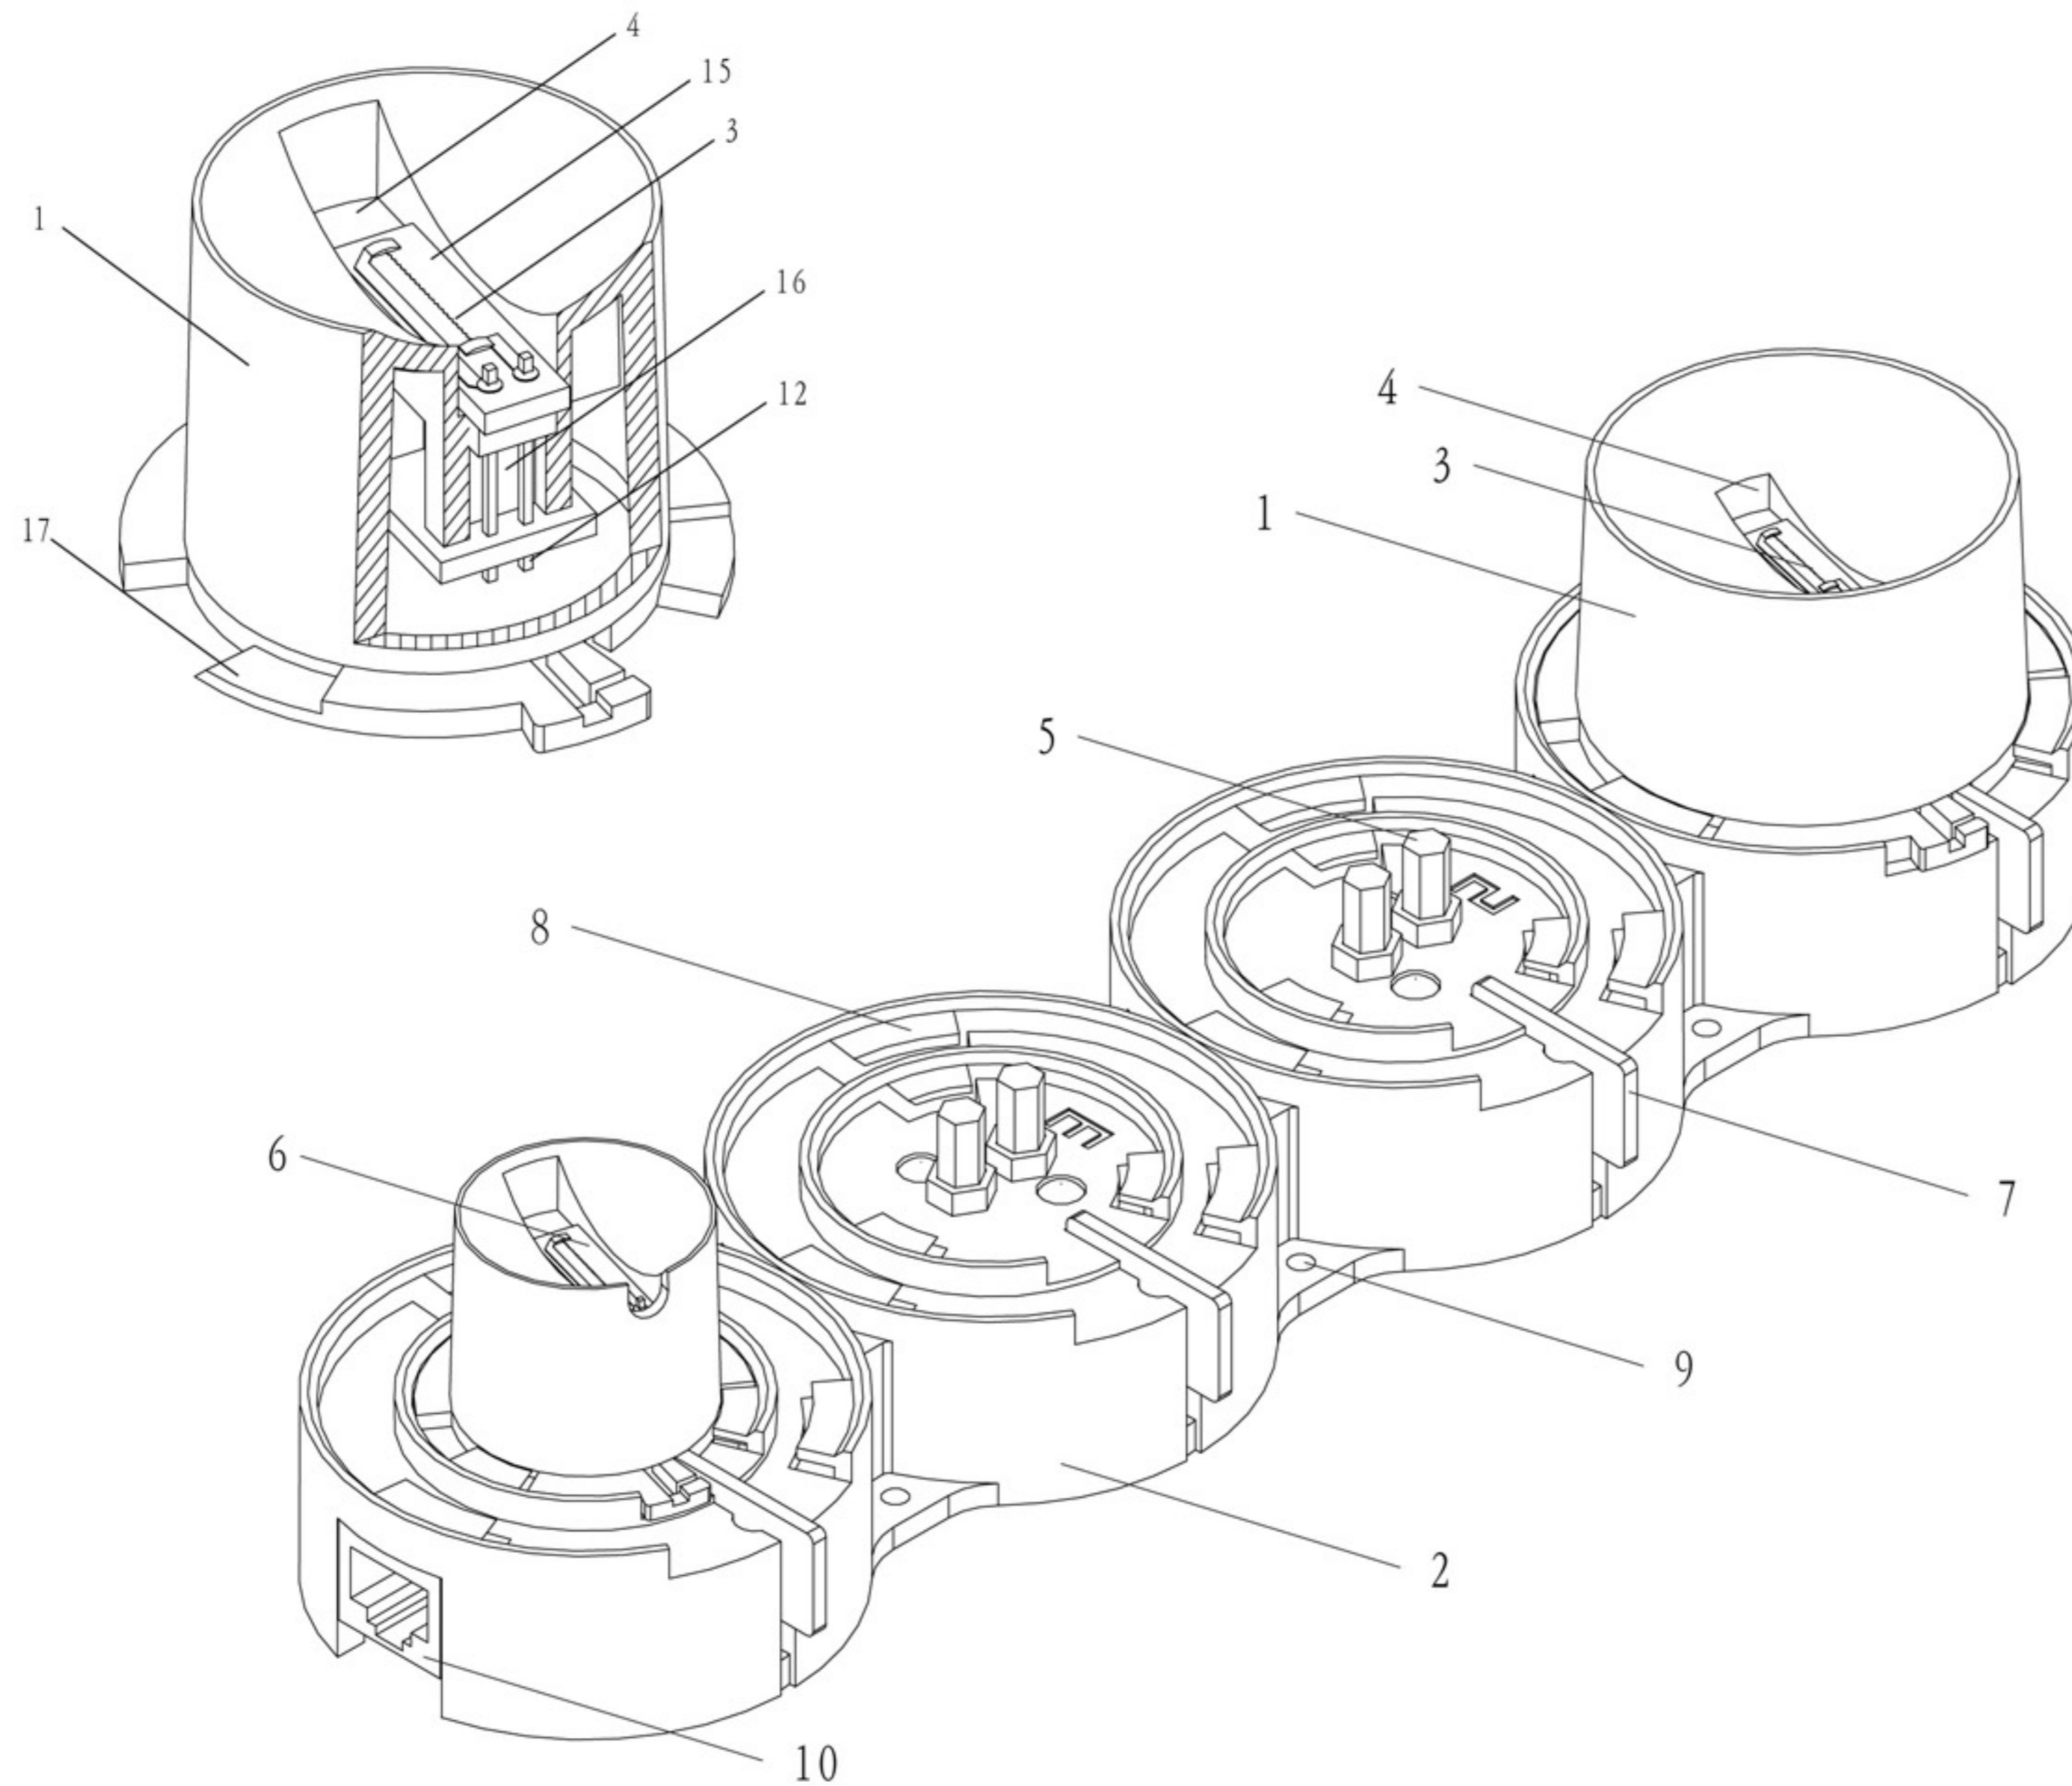

Evolved Single Shot Illustrations

- 1. 50mm Single Shot Plug
- 2. ABS Plastic Base
- 3. Hot Element Bridge Wire
- 4. Hot Element Slot
- 5. Connection Terminal Pins
- 6. 30mm Single Shot Plug
- 7. Spring Loaded Release Arm

- 8. Locking Seat
- 9. Securing Hole
- 10. 8 Pin Electrical Connection
- 11. Locking Clip
- 12. 2 Pin Connecting Legs
- 13. Copper Pads
- 14. Structural Strengthening Support

- 15. Hot Element PCB
- 16. Connecting Slot
- 17. Locking Arm
- 18. Pyrotechnic Effect
- 19. Single Shot Tube Case
- 20. Card Disk With Hole
- 21. Lifting Charge