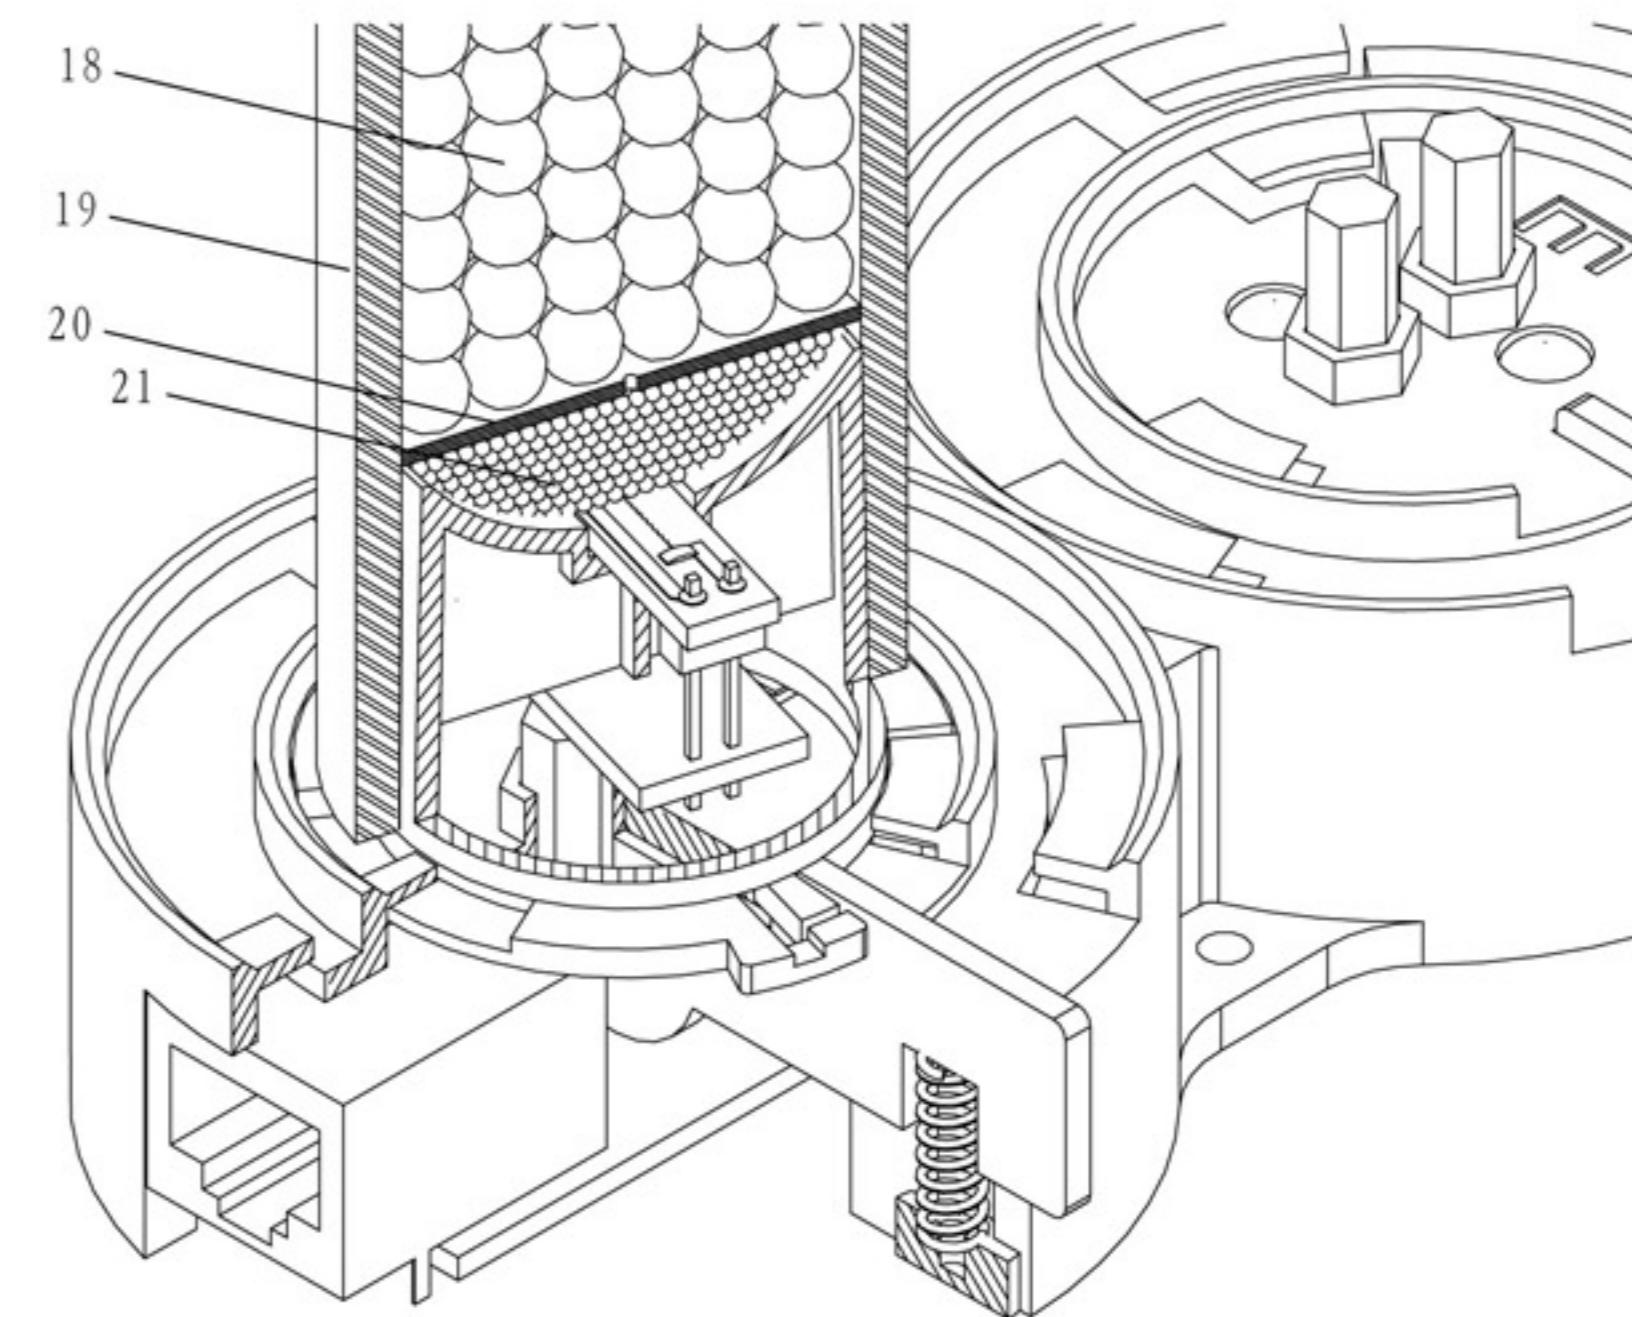

Evolved Single Shot Illustrations

- 1. 50mm Single Shot Plug
- 2. ABS Plastic Base
- 3. Hot Element Bridge Wire
- 4. Hot Element Slot
- 5. Connection Terminal Pins
- 6. 30mm Single Shot Plug
- 7. Spring Loaded Release Arm

- 8. Locking Seat
- 9. Securing Hole
- 10. 8 Pin Electrical Connection
- 11. Locking Clip
- 12. 2 Pin Connecting Legs
- 13. Copper Pads
- 14. Structural Strengthening Support

- 15. Hot Element PCB
- 16. Connecting Slot
- 17. Locking Arm
- 18. Pyrotechnic Effect
- 19. Single Shot Tube Case
- 20. Card Disk With Hole
- 21. Lifting Charge